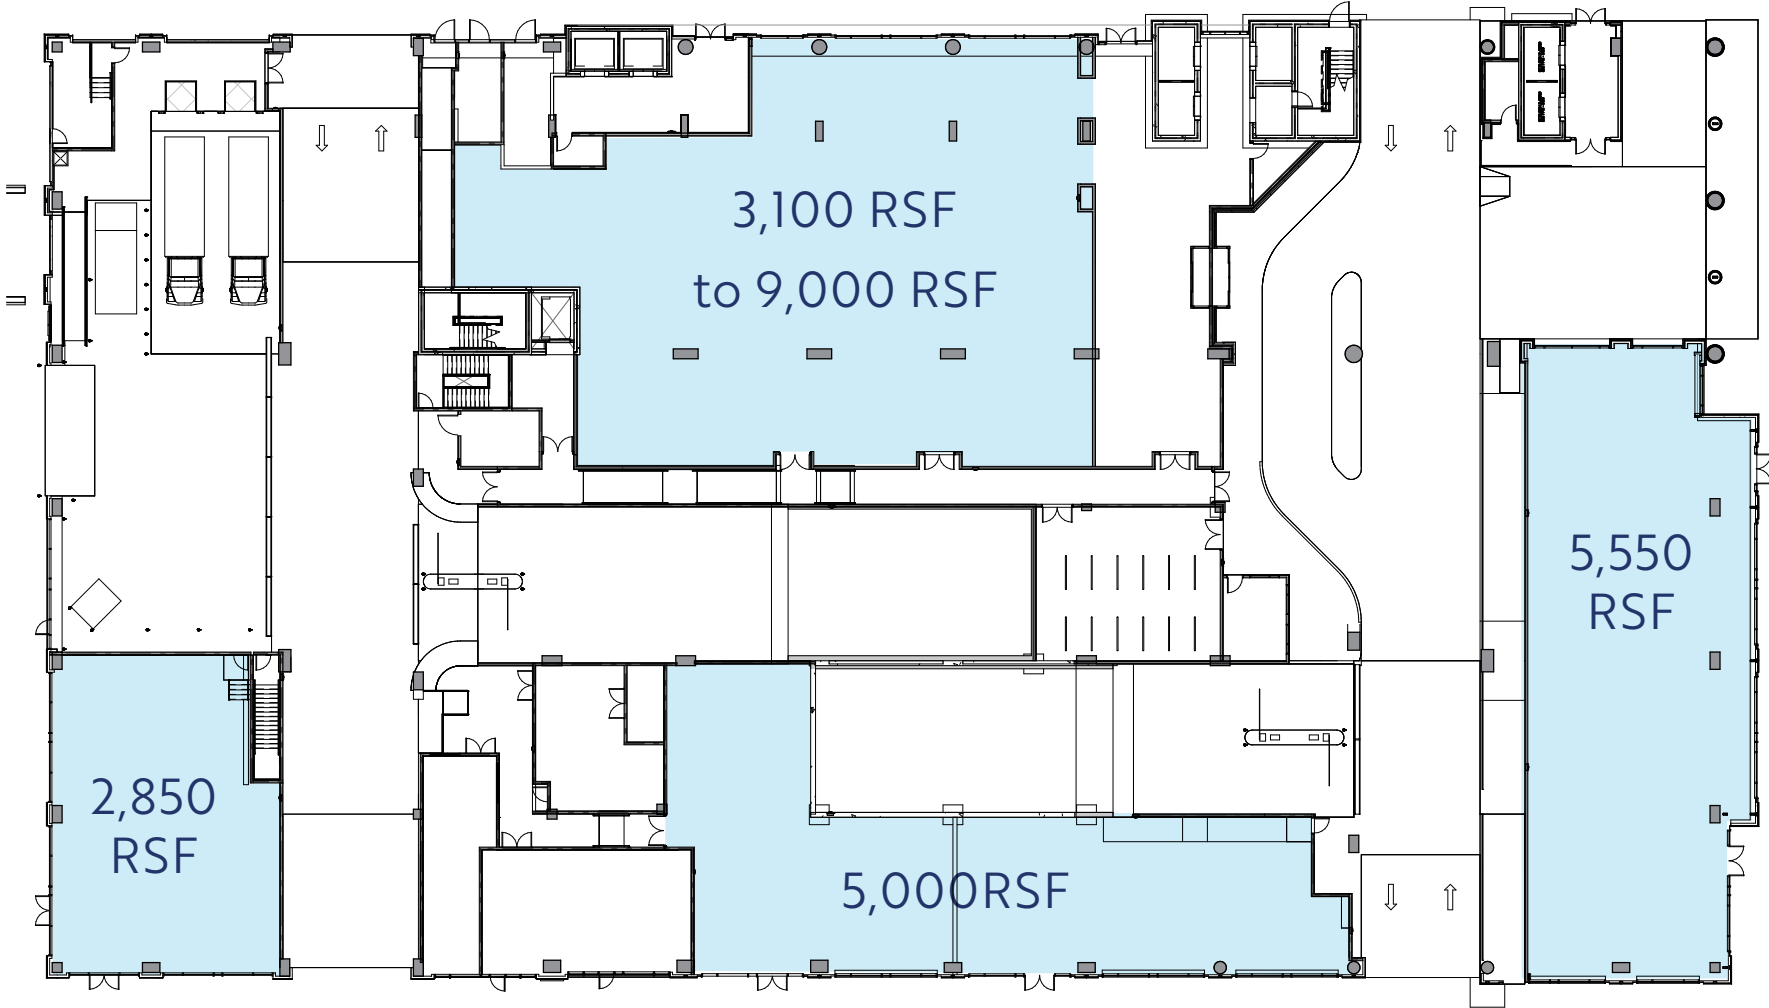

HOTEL & DECK | FIRST FLOOR

URBAN PARK

VANTAGE PARK DRIVE (PRIVATE STREET)

WINNIFRED STREET

UPTOWN
2.5 BLOCKS

SOUTH TRYON STREET

LIGHT RAIL
CARSON STATION
1.5 BLOCKS

CATHERINE STREET