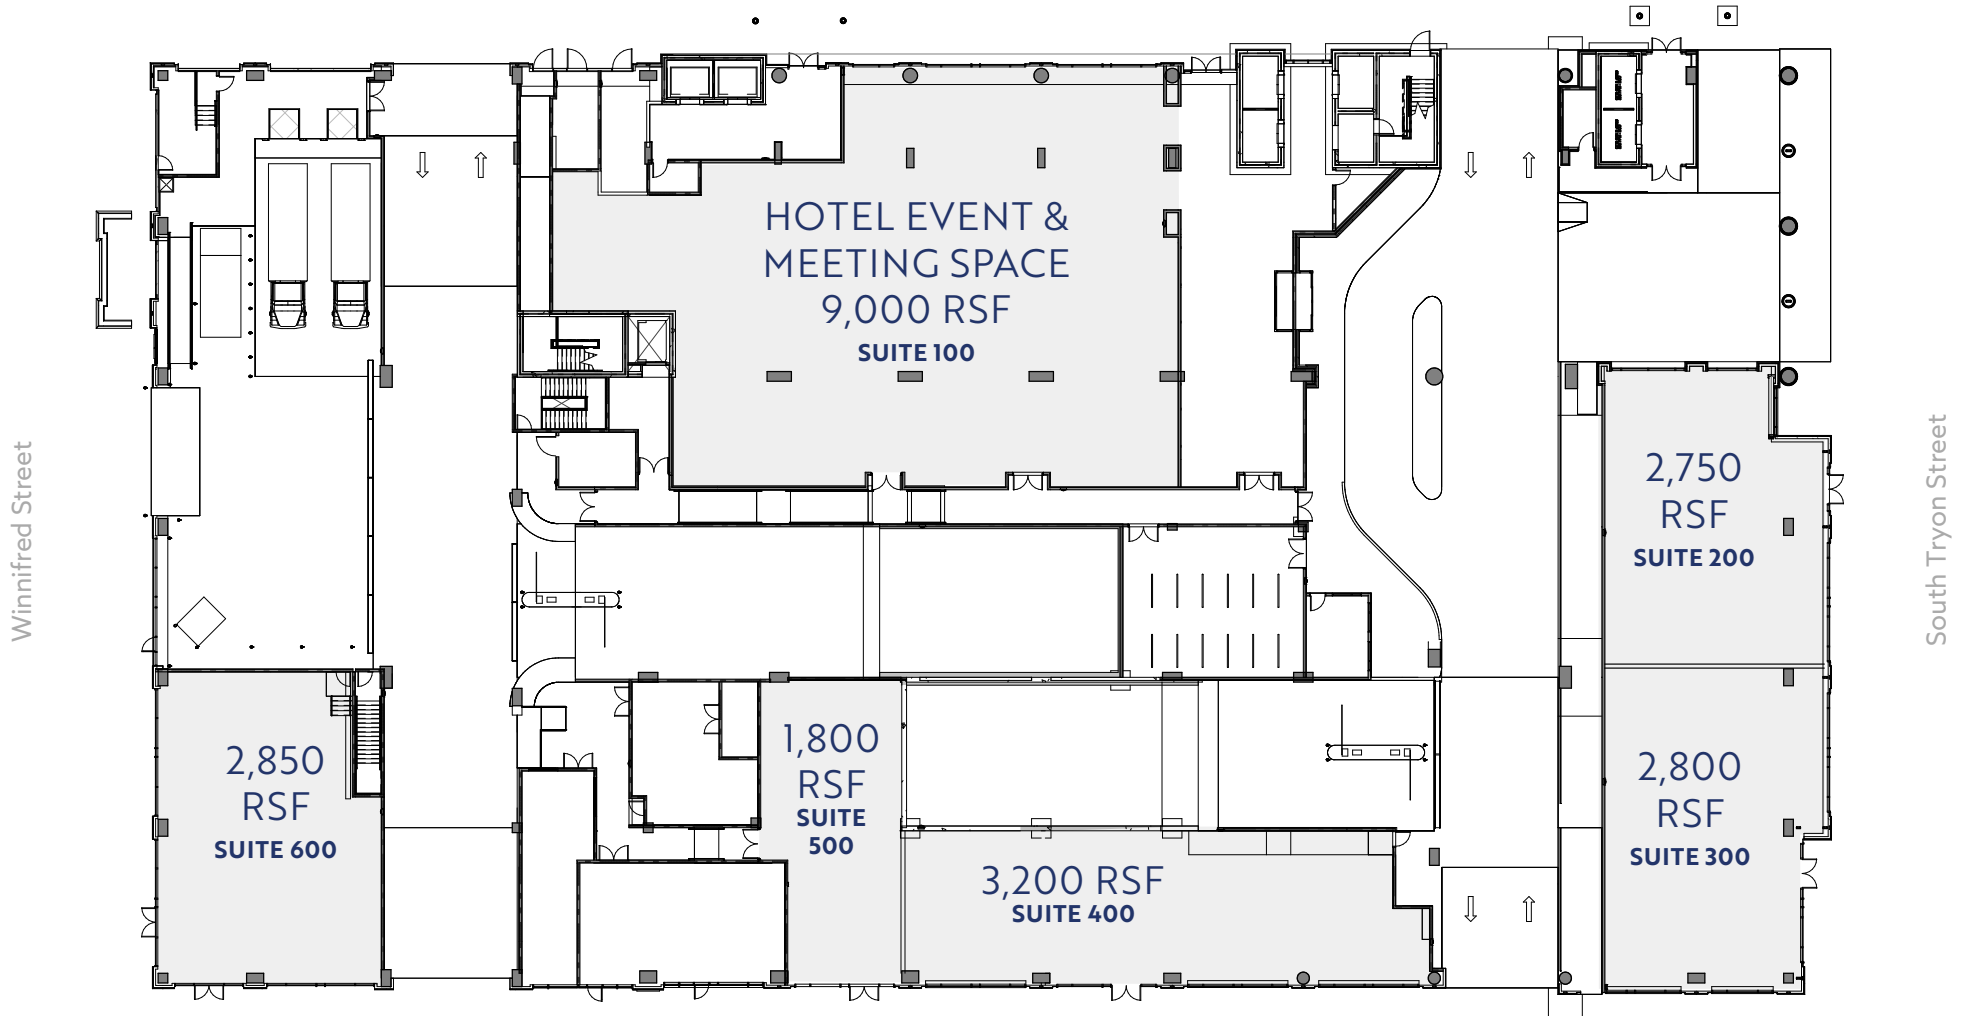

Private Street

Catherine Street

Adam Williams
Retail Leasing

awilliams@legacycre.com
980 722 1536